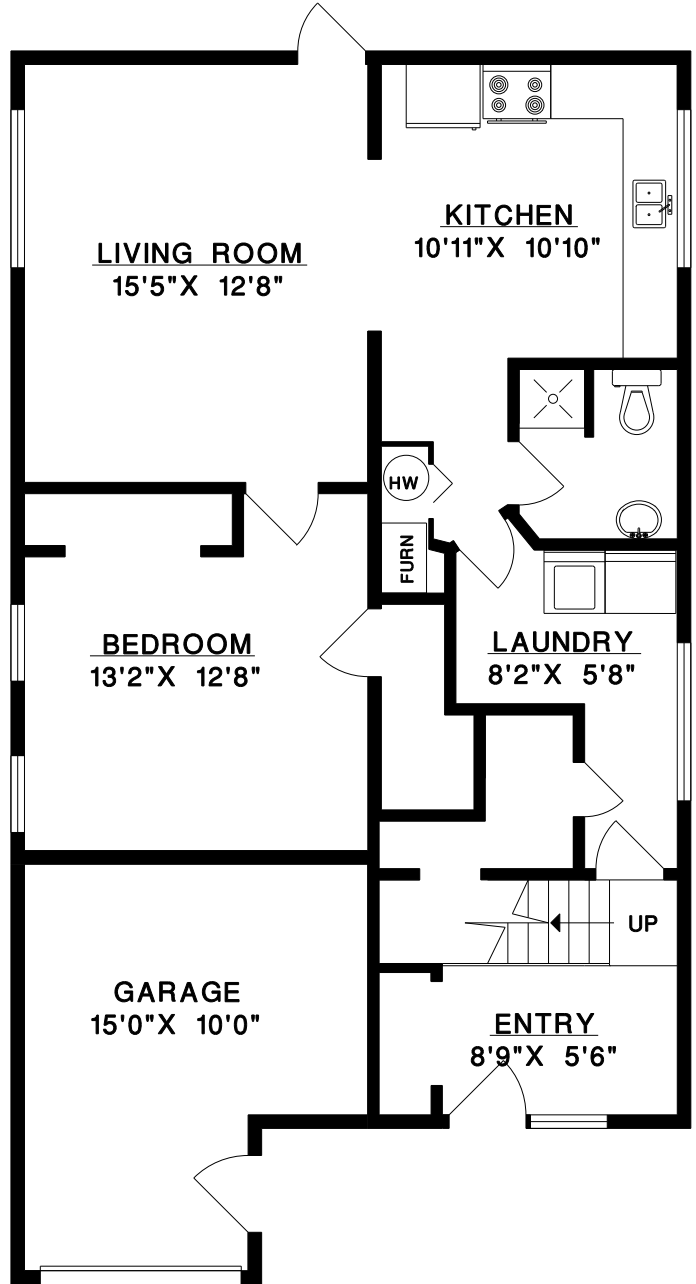

SUE GEDGE
ANNDEE DEVINE
 phone: 988-8000

Crest Realty
 #101 - 2609 Westview Dr.
 North Vancouver, B.C.
 V7N 4M2

1149 WELLINGTON DRIVE
NORTH VANCOUVER

MAIN FLOOR 1,150 SQ.FT.
 LOWER FLOOR 869 SQ.FT.

TOTAL 2,019 SQ.FT.

GARAGE 182 SQ.FT.

MAIN FLOOR

LOWER FLOOR