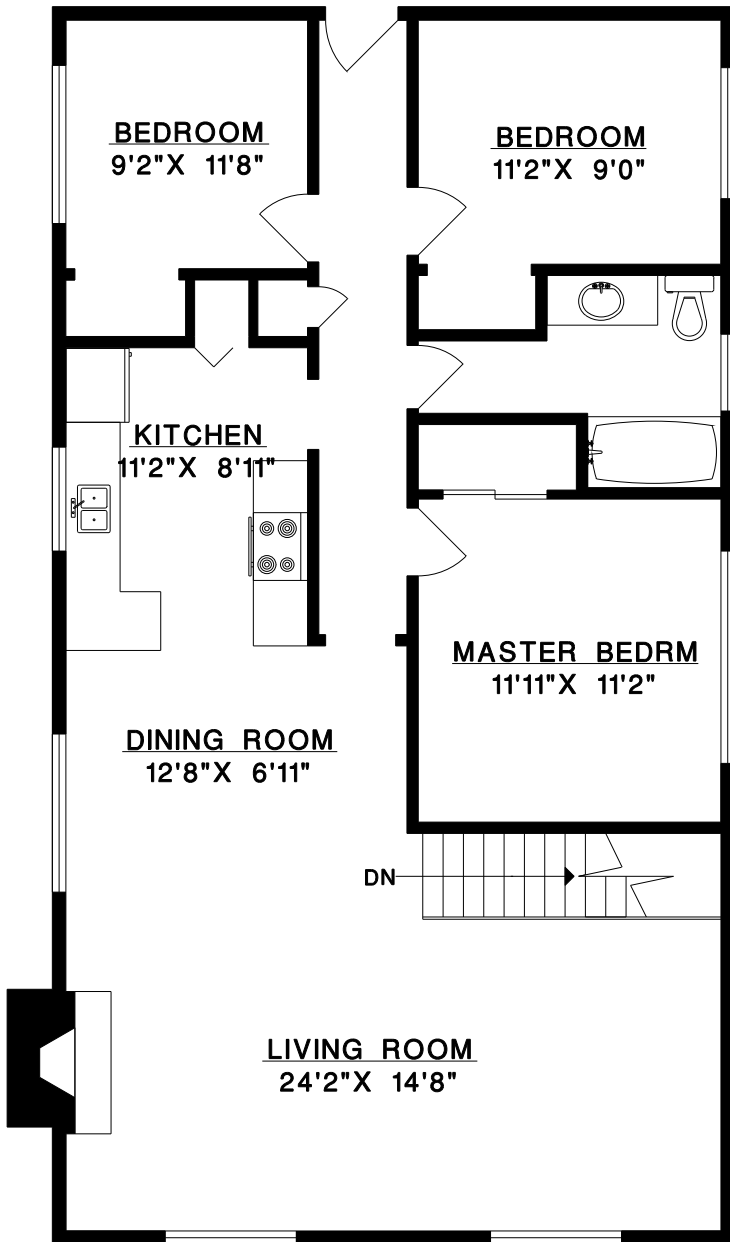

SUE GEDGE
ANNDEE DEVINE
 phone: 988-8000

Crest Realty
 #101 - 2609 Westview Dr.
 North Vancouver, B.C.
 V7N 4M2

1149 WELLINGTON DRIVE
NORTH VANCOUVER

MAIN FLOOR 1,150 SQ.FT.
 LOWER FLOOR 869 SQ.FT.

TOTAL 2,019 SQ.FT.

GARAGE 182 SQ.FT.

MAIN FLOOR

LOWER FLOOR