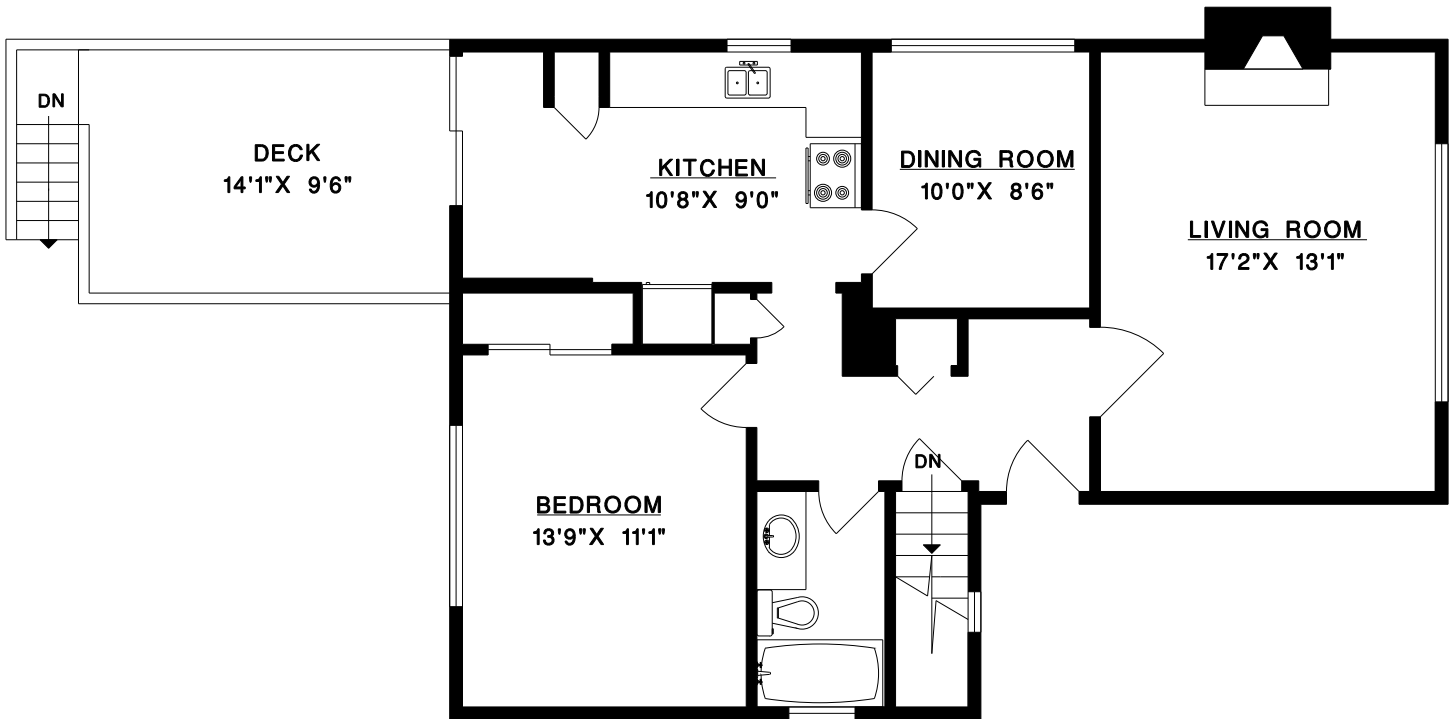

# SUE GEDGE ANNDEE DEVINE

phone: 988-8000

Crest Realty  
#101 - 2609 Westview Dr.  
North Vancouver, B.C.  
V7N 4M2

1765 TATLOW AVENUE  
NORTH VANCOUVER

MAIN FLOOR 884 SQ.FT.  
LOWER FLOOR 836 SQ.FT.

TOTAL 1,720 SQ.FT.

STORAGE 73 SQ.FT.  
DECK 150 SQ.FT.

MAIN FLOOR

LOWER FLOOR

DATE: FEB/08  
FILE: 1133-83