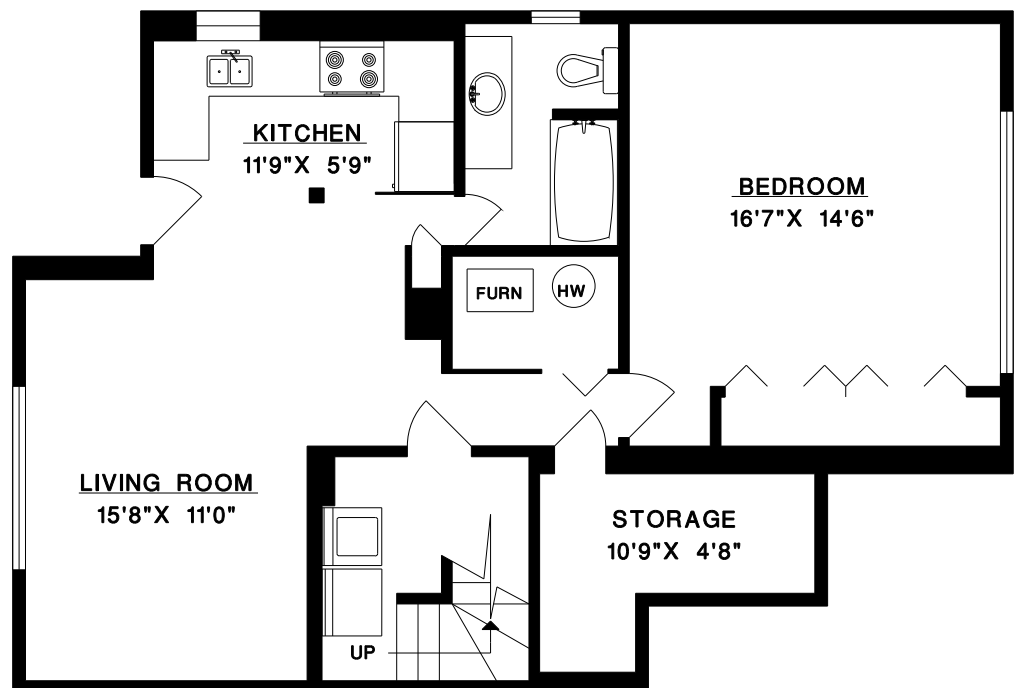

# SUE GEDGE ANNDEE DEVINE

phone: 988-8000

Crest Realty  
#101 - 2609 Westview Dr.  
North Vancouver, B.C.  
V7N 4M2

1765 TATLOW AVENUE  
NORTH VANCOUVER

MAIN FLOOR 884 SQ.FT.  
LOWER FLOOR 836 SQ.FT.

TOTAL 1,720 SQ.FT.

STORAGE 73 SQ.FT.  
DECK 150 SQ.FT.

MAIN FLOOR

LOWER FLOOR

DATE: FEB/08  
FILE: 1133-83