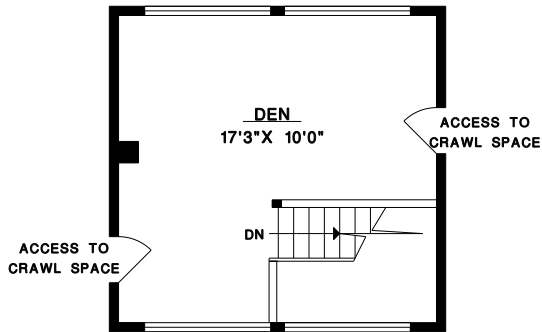

SUE GEDGE
ANNDEE DEVINE
 phone: 988-8000

2123 KIRKSTONE ROAD
NORTH VANCOUVER

MAIN FLOOR 1,655 SQ.FT.
 UPPER FLOOR 276 SQ.FT.
 LOWER FLOOR 1,229 SQ.FT.
TOTAL 3,160 SQ.FT.
 GARAGE 479 SQ.FT.

Crest Realty
 #101 - 2609 Westview Dr.
 North Vancouver, B.C.
 V7N 4M2

UPPER FLOOR

MAIN FLOOR

LOWER FLOOR