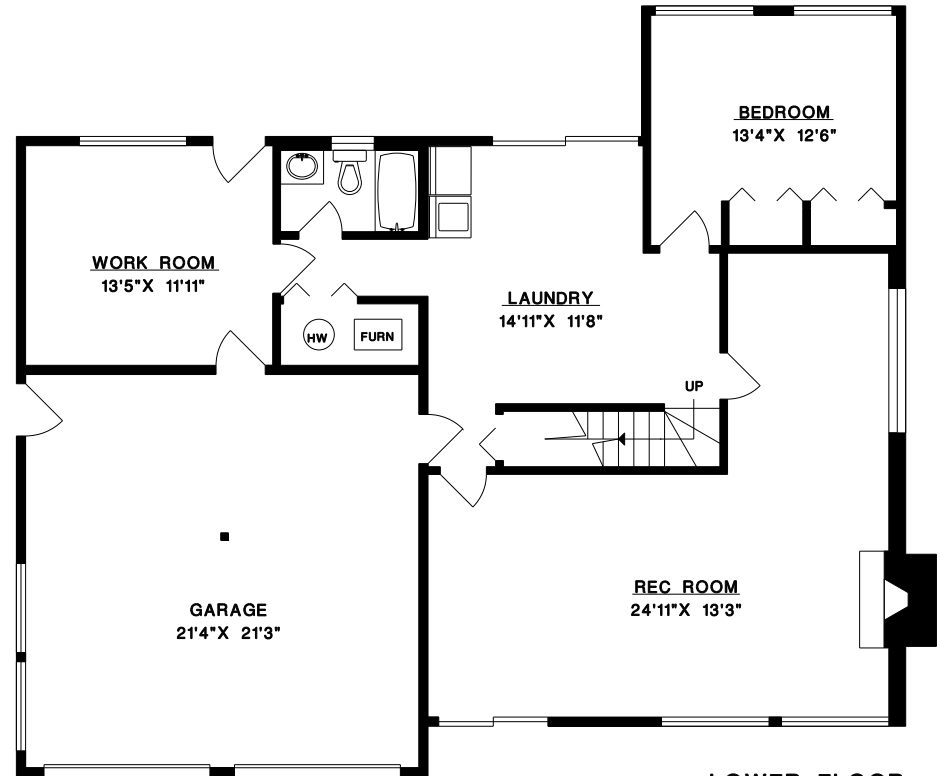

SUE GEDGE
ANNDEE DEVINE
 phone: 988-8000

2123 KIRKSTONE ROAD
NORTH VANCOUVER

MAIN FLOOR 1,655 SQ.FT.
 UPPER FLOOR 276 SQ.FT.
 LOWER FLOOR 1,229 SQ.FT.
TOTAL 3,160 SQ.FT.
 GARAGE 479 SQ.FT.

Crest Realty
 #101 - 2609 Westview Dr.
 North Vancouver, B.C.
 V7N 4M2

UPPER FLOOR

MAIN FLOOR

LOWER FLOOR