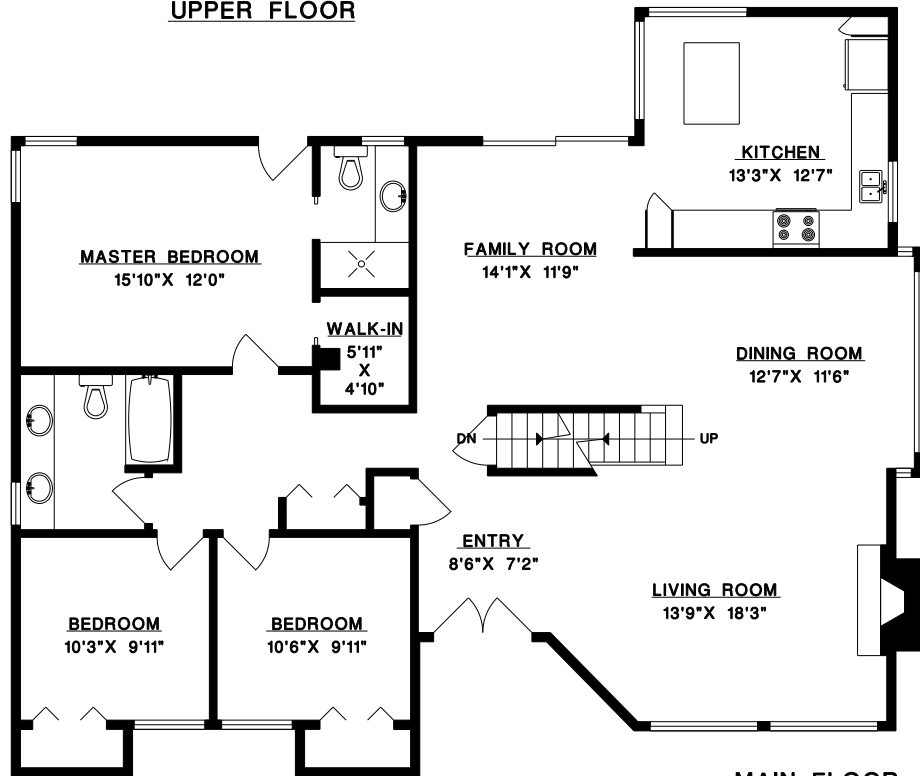

SUE GEDGE
ANNDEE DEVINE
 phone: 988-8000

2123 KIRKSTONE ROAD
NORTH VANCOUVER

MAIN FLOOR 1,655 SQ.FT.
 UPPER FLOOR 276 SQ.FT.
 LOWER FLOOR 1,229 SQ.FT.
TOTAL 3,160 SQ.FT.
 GARAGE 479 SQ.FT.

Crest Realty
 #101 - 2609 Westview Dr.
 North Vancouver, B.C.
 V7N 4M2

UPPER FLOOR

MAIN FLOOR

LOWER FLOOR