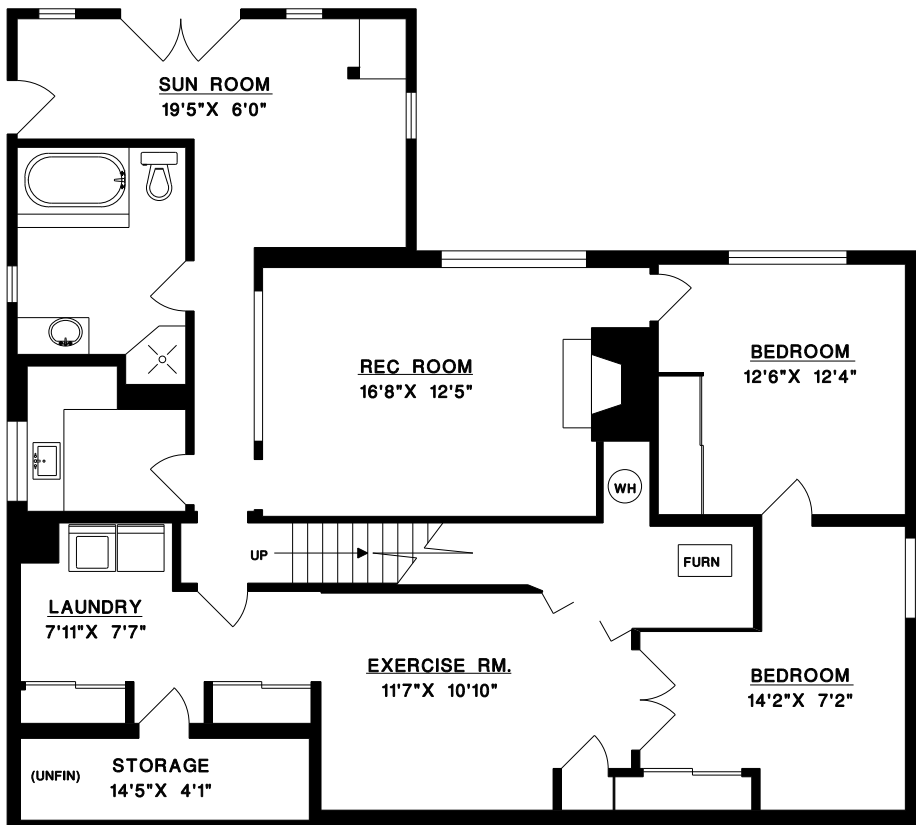

SUE GEDGE
ANNDEE DEVINE
 phone: 988-8000

Crest Realty
 #101 - 2609 Westview Dr.
 North Vancouver, B.C.
 V7N 4M2

4125 VIRGINIA CRESCENT
NORTH VANCOUVER

MAIN FLOOR 1,485 SQ.FT.
 LOWER FLOOR 1,503 SQ.FT.

TOTAL 2,988 SQ.FT.

UNFINISHED 70 SQ.FT.

MAIN FLOOR

LOWER FLOOR

DATE: APR/08
 FILE: 1133-85

MEASURE MASTERS
 Floor Planning & Cost Est Services
 604-929-8229