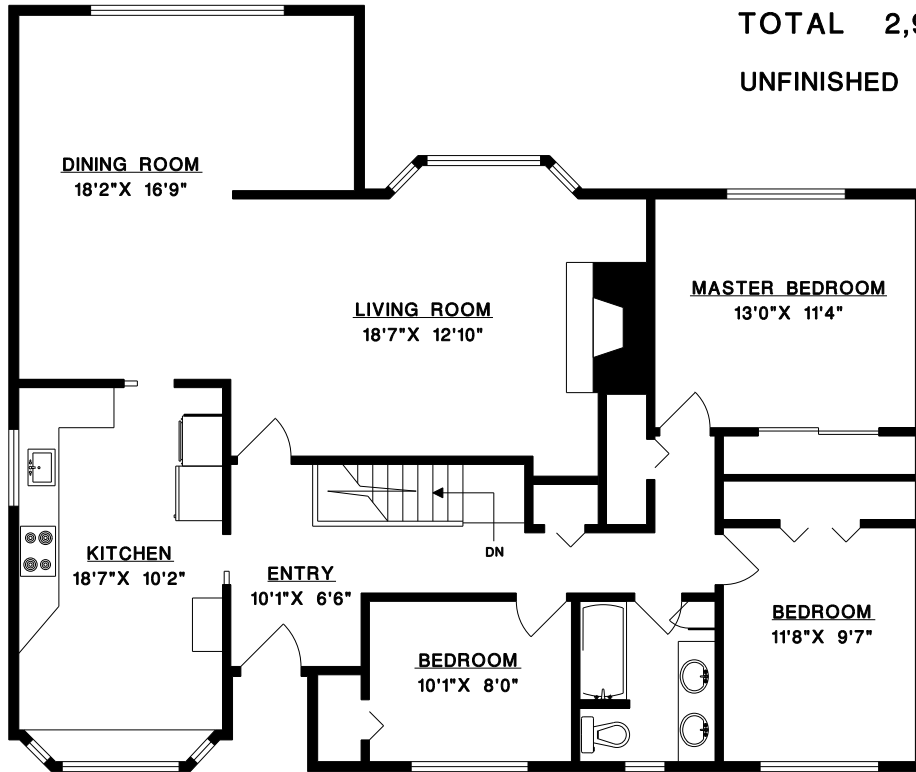

SUE GEDGE
ANNDEE DEVINE
 phone: 988-8000

Crest Realty
 #101 - 2609 Westview Dr.
 North Vancouver, B.C.
 V7N 4M2

4125 VIRGINIA CRESCENT
NORTH VANCOUVER

MAIN FLOOR 1,485 SQ.FT.
 LOWER FLOOR 1,503 SQ.FT.

TOTAL 2,988 SQ.FT.

UNFINISHED 70 SQ.FT.

MAIN FLOOR

LOWER FLOOR

DATE: APR/08
 FILE: 1133-85

MEASURE MASTERS
 Floor Planning & Cost Est Services
 604-929-8229